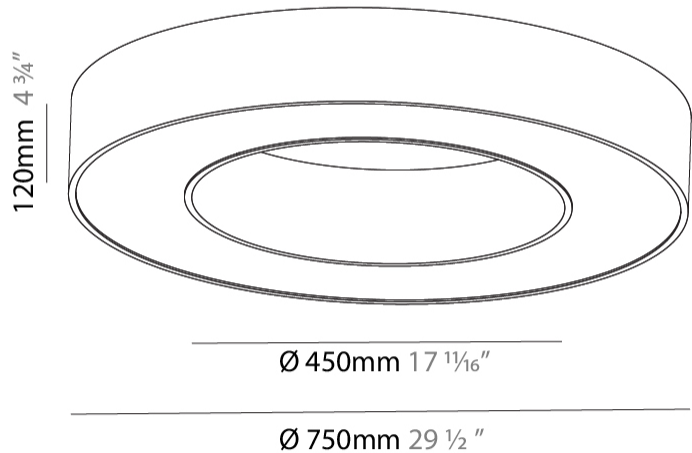

1. To build a product code in our configurator select the specify button on the base model # product page
2. To build a manual product code on this datasheet choose from the options listed below in blue font and add the suffix to the base model #

GENERAL

Series: Glorious
Subseries: Glorious
Brand: Prolicht
Division: Architectural
Mounting Type: Surface
Mounting Location: Ceiling
Subcategory: Ambient

PHYSICAL

Shape: Round
Diameter (mm): 750
Diameter (in): 29 1/2
Height (mm): 120
Height (in): 4 3/4
Light Distribution: Direct
Weight (kg): 7.044
Weight (lbs): 15.50
Diffuser: PMMA - Opal or Micro-Prism
Fixture Finish: SSR / BKV / CWI / CRY / HAB / LAG / UFT / ITA / RUA / RUR / MIC / FTG / MYG / TWT / LOD / PUS / FRO / FUP / KIA / POP / BLS / SPG / MEY / GOH / GUM / CHC / COM / ABZ / JAG / OBR / MOS / ROR
Fixture Material: Aluminum

ELECTRICAL

Lamp Type: LED (Zhaga Standard)
Input Wattage (W): 30
Total Output Wattage (W): 24 / 19.2 (3500K)
Dimming: Non-Dimming / Phase Dimming (120Vac only) / 0-10V Dimming
Driver Included: Yes
Driver Location: Integrated
Driver Type: Constant Current - 120 / 277Vac
Driver Class: Class 2
Input Voltage (V): 120 - 277
Constant Current (MA): 350 / 600 (3500K)

LED

Color Temperature (°K): 3000 / 3500 / 4000
Max. Delivered Lumen (lm): 2770 / 2862 / 2920
CRI: >80 CRI
Efficiency (%): 65
Lamp Life (hrs): 50000

OPTICAL

RATINGS AND CERTIFICATIONS

Certified By: Certified for North American Standards
IP rating: IP20