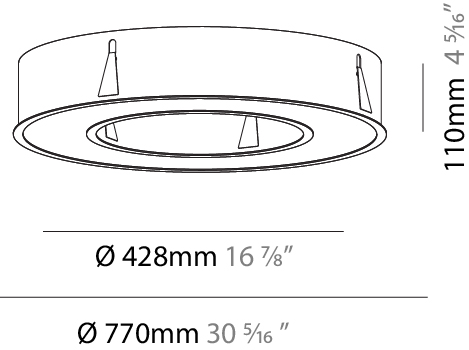

GENERAL

Series: Glorious
 Subseries: Glorious
 Brand: Prolicht
 Division: Architectural
 Mounting Type: Surface
 Mounting Location: Ceiling
 Subcategory: Ambient

PHYSICAL

Shape: Round
 Diameter (mm): 750
 Diameter (in): 29 1/2
 Height (mm): 120
 Height (in): 4 3/4
 Light Distribution: Direct
 Weight (kg): 7.044
 Weight (lbs): 15.50
 Diffuser: PMMA - Opal or Micro-Prism
 Fixture Finish: SSR / BKV / CWI / CRY / HAB / LAG / UFT / ITA / RUA / RUR / MIC / FTG / MYG / TWT / LOD / PUS / FRO / FUP / KIA / POP / BLS / SPG / MEY / GOH / GUM / CHC / COM / ABZ / JAG / OBR / MOS / ROR
 Fixture Material: Aluminum

GENERAL

Series: Glorious
 Subseries: Glorious
 Brand: Prolight
 Division: Architectural
 Mounting Type: Recessed
 Mounting Location: Ceiling
 Subcategory: Ambient

PHYSICAL

Shape: Round
 Diameter (mm): 770
 Diameter (in): 30 ⁵/₁₆
 Height (mm): 110
 Height (in): 4 ⁵/₁₆
 Min. Recessing Depth (mm): 120
 Min. Recessing Depth (in): 4 ³/₄
 Light Distribution: Direct
 Weight (kg): 9.285
 Weight (lbs): 20.47
 Diffuser: PMMA - Opal or Micro-Prism
 Fixture Finish: SSR / BKV / CWI / CRY / HAB / LAG / UFT / ITA / RUA / RUR / MIC / FTG / MYG / TWT / LOD / PUS / FRO / FUP / KIA / POP / BLS / SPG / MEY / GOH / GUM / CHC / COM / ABZ / JAG / OBR / MOS / ROR
 Fixture Material: Aluminum
 Cut-out Measurements: 760mm / 29 15/16" x 440mm / 17 5/16"

PROJECT
TYPE
SPECIFIER
QUANTITY
DATE

760mm x 440mm
29 15/16" x 17 5/16"

120mm
4 3/4"

10 - 15mm
3/8" - 9/16"

A37500-

PROJECT _____

TYPE _____

SPECIFIER _____